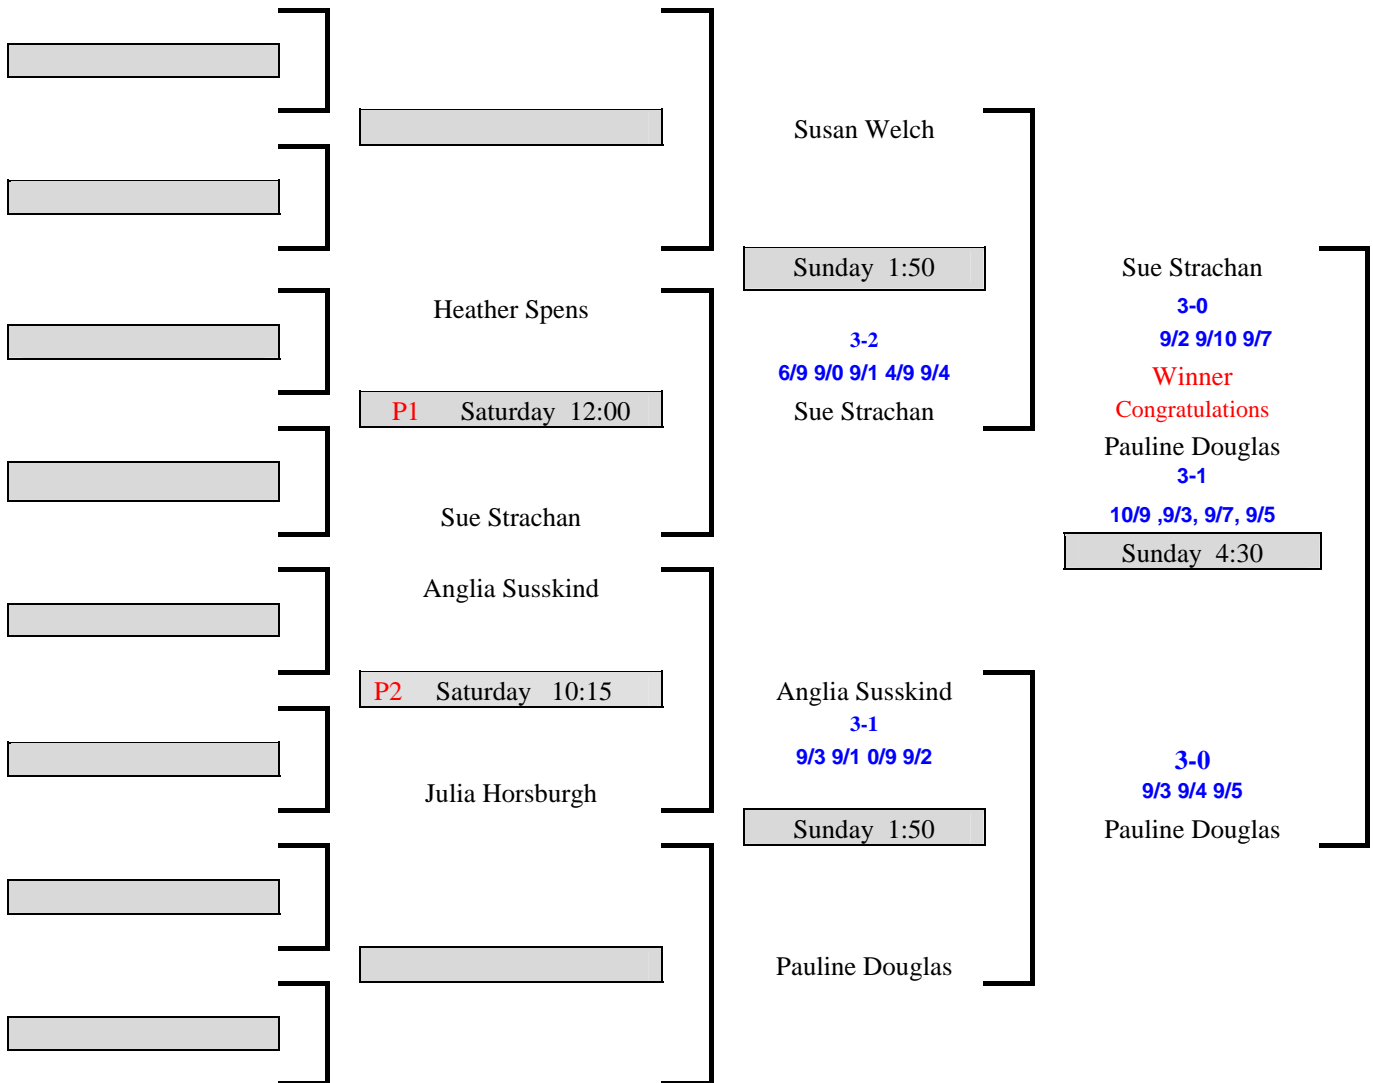

2008 Bridge of Allan Masters Squash Championships – Ladies O/35 Results

Plate Results