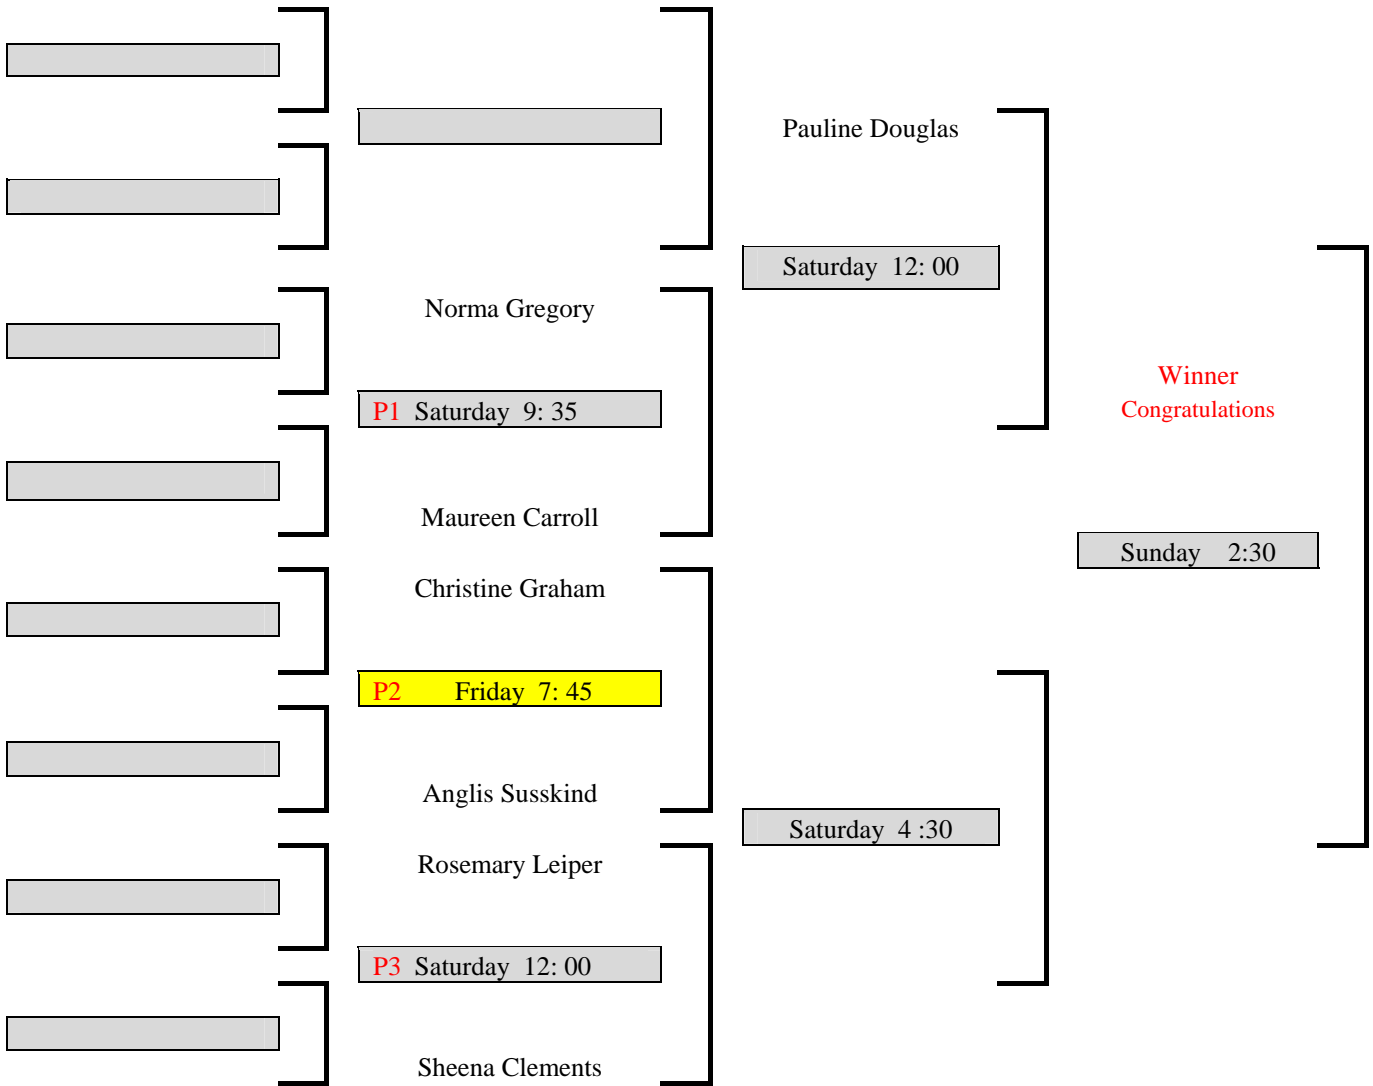

2009 Bridge of Allan Masters Squash Championships – Ladies O/50

Plate Draw